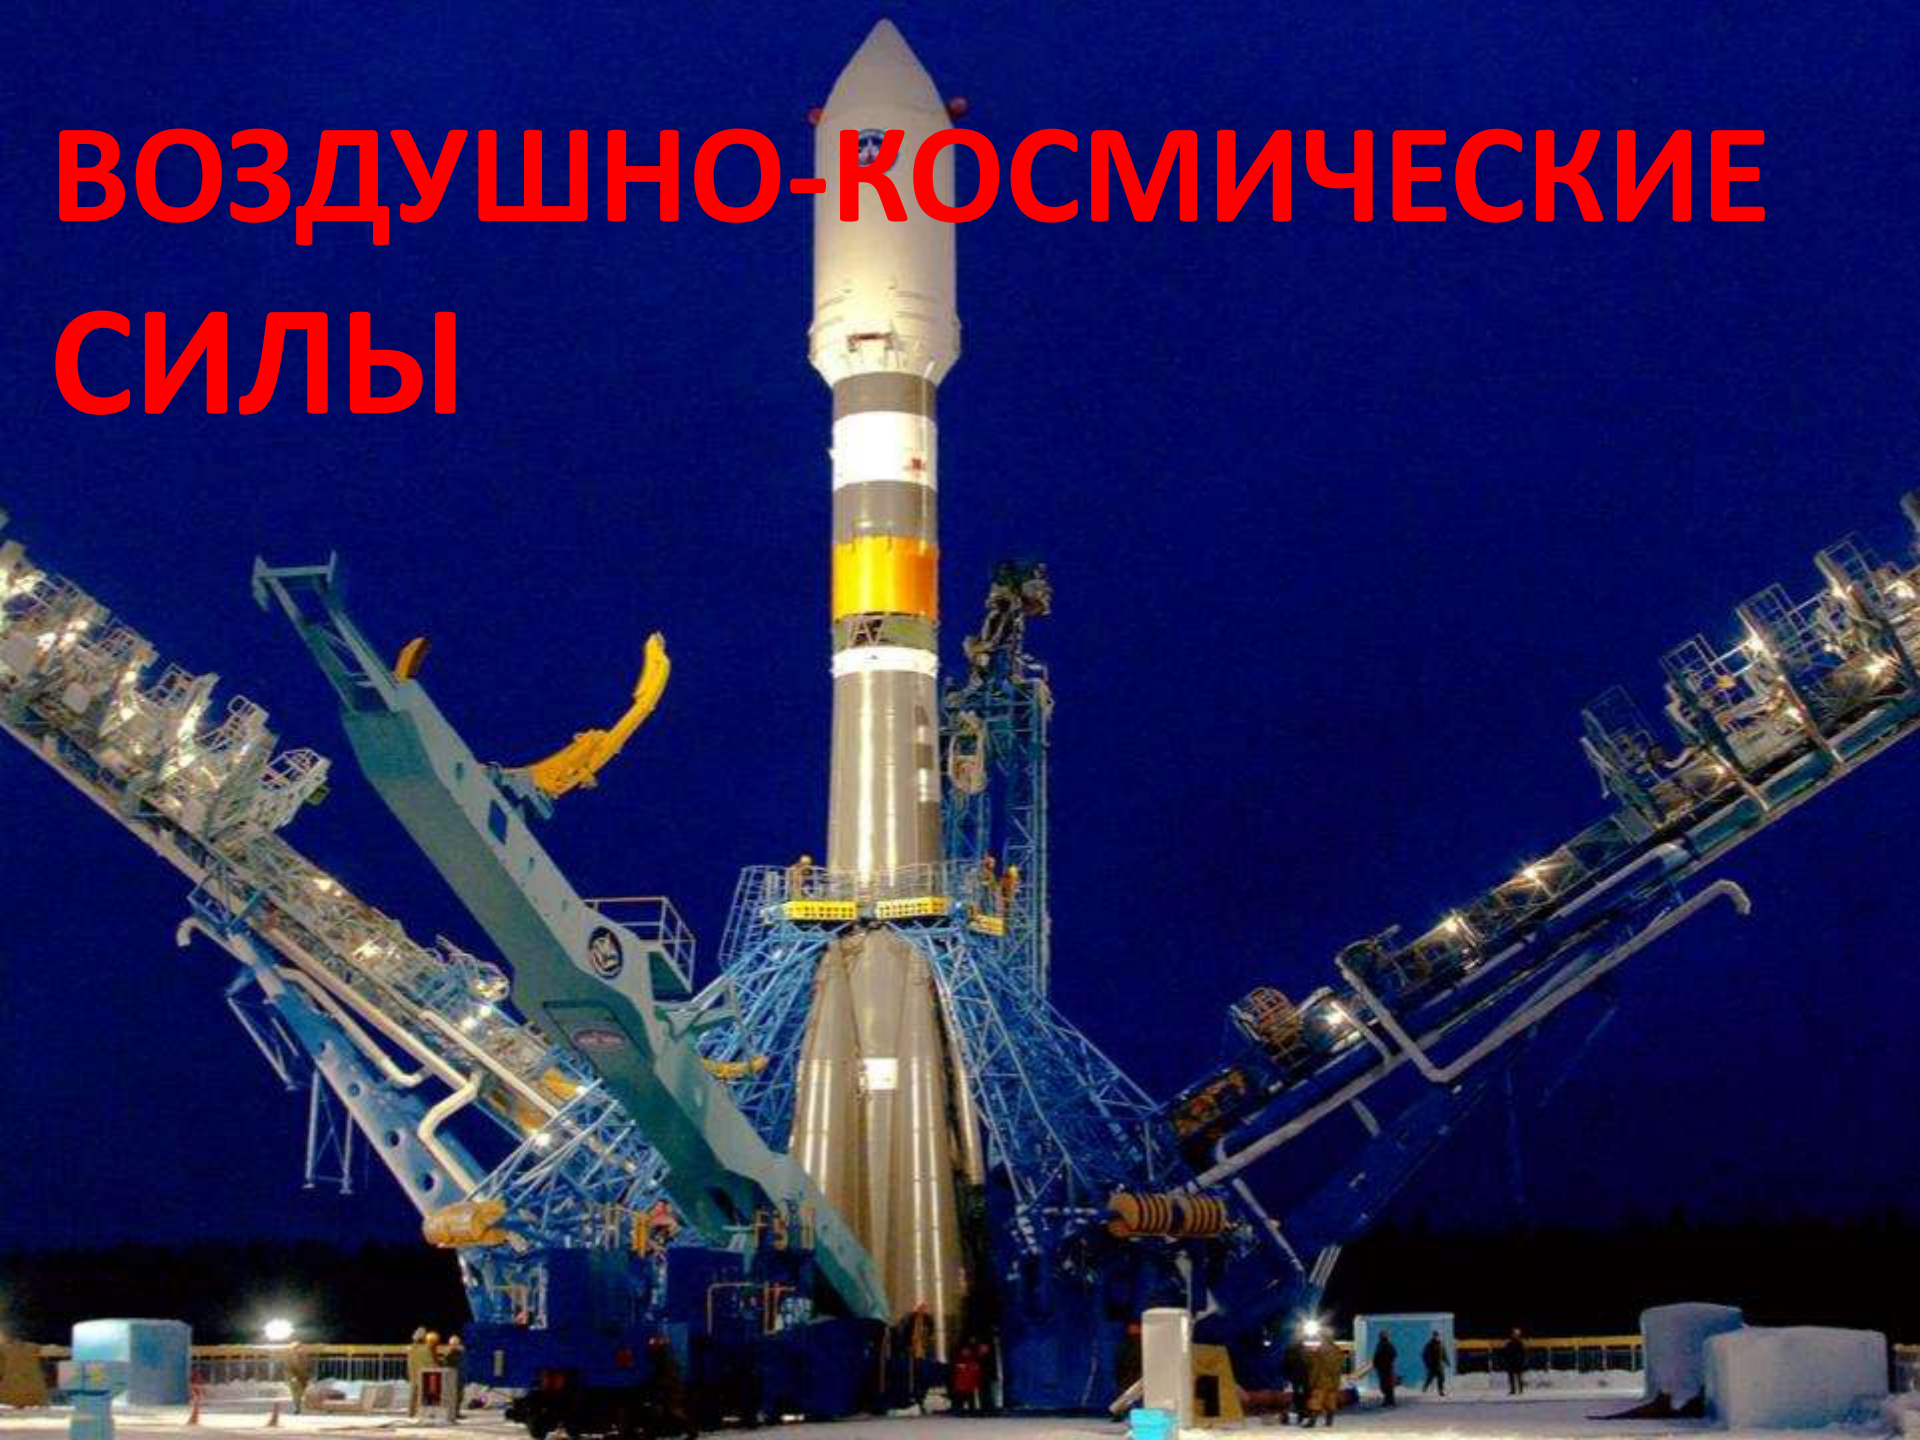

ВОЗДУШНО-КОСМИЧЕСКИЕ СИЛЫ